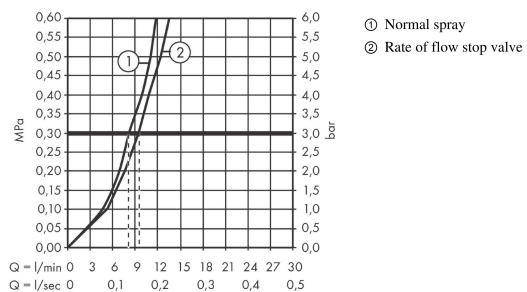

Technology

Design awards

reddot winner 2020

Product image

Scale drawing

Flowchart

Talis M54
Single lever kitchen mixer 220, device shut-off valve, 1jet
 Surfaces: **Matt Black** Article Number: **72805670**