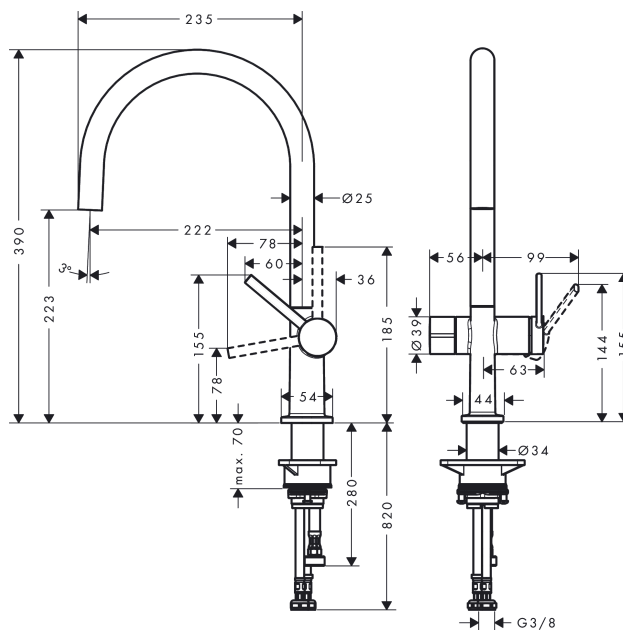

Talis M54

Single lever kitchen mixer 220, device shut-off valve, 1jet

Surfaces: **Matt Black** Article Number: **72805670**

Description

product features

- ComfortZone 220
- swivel range adjustable in 4 steps 60°, 110°, 150° or 360°
- laminar spray
- with integrated shut-off valve
- connection dimension: DN15
- maximum flow rate at 3 bar: 9 l/min
- ceramic cartridge
- connection type: G 3/8 connections
- temperature limitation adjustable
- suitable for continuous flow water heaters
- tap hole with Ø 35 mm required

Technology

Design awards

reddot winner 2020

Product image

Scale drawing

Flowchart

Talis M54
Single lever kitchen mixer 220, device shut-off valve, 1jet
 Surfaces: **Matt Black** Article Number: **72805670**

Exploded Drawing

Year of production: >04/21

Talis M54**Single lever kitchen mixer 220, device shut-off valve, 1jet**Surfaces: **Matt Black** Article Number: **72805670****Spare part list**

Year of production: >04/21

Pos.	Description	Article Number	Price	PU
1	spout cpl.	93757000	-	1
2	screw	94319000	-	1
3	spray former	93748000	-	1
4	service tool	93750000	-	1
5	O-Ring 14x2,5	98189000	-	1
6	axialring	97558000	-	1
7	handle	93736670	-	1
8	hollow set screw M5x5	98446000	-	1
9	screw cover	93735610	-	1
10	flange	93737670	-	1
11	nut	93738000	-	1
12	cartridge, assy	93760000	-	1
13	handle	93809670	-	1
14	shut off unit	93658000	-	1
15	O-ring 36x3	98052000	-	1
16	support	97523000	-	1
17	fixing set (Ø 34)	95049000	-	1
18	lever collar	97548000	-	1
19	connection hose 900 mm M8x0,75 G3/8	93746000	-	1
20	O-ring 6,6x1,6	93019000	-	1
21	O-ring 7x1,5	98422000	-	1
22	reduction coupling	92844000	-	1