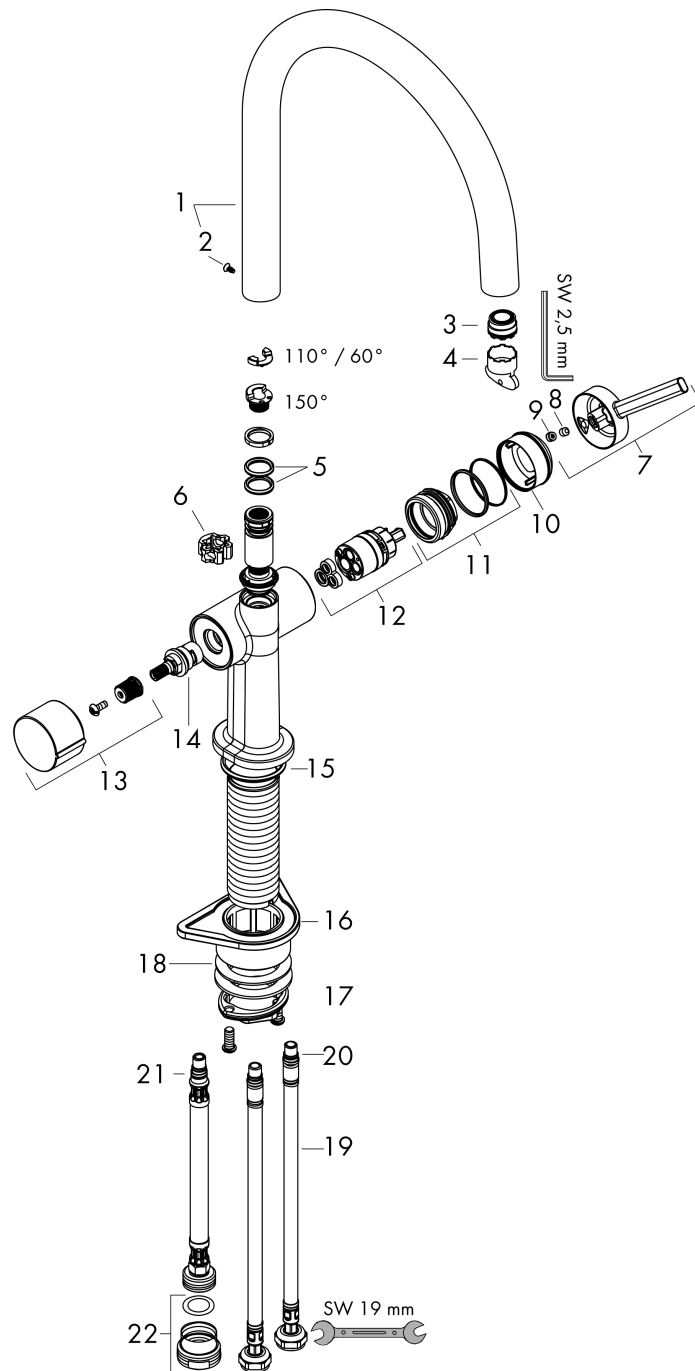

Talis M54

Single lever kitchen mixer 220, device shut-off valve, 1jet

Surfaces: **Matt Black** Article Number: **72805670**

Description

product features

- ComfortZone 220
- swivel range adjustable in 4 steps 60°, 110°, 150° or 360°
- laminar spray
- with integrated shut-off valve
- connection dimension: DN15
- maximum flow rate at 3 bar: 9 l/min
- ceramic cartridge
- connection type: G 3/8 connections
- temperature limitation adjustable
- suitable for continuous flow water heaters
- tap hole with Ø 35 mm required

Technology

Design awards

reddot winner 2020

Product image

Scale drawing

Flowchart

Talis M54
Single lever kitchen mixer 220, device shut-off valve, 1jet
 Surfaces: **Matt Black** Article Number: **72805670**

Exploded Drawing

Year of production: >04/21

Talis M54**Single lever kitchen mixer 220, device shut-off valve, 1jet**Surfaces: **Matt Black** Article Number: **72805670****Spare part list**

Year of production: >04/21

Pos.	Description	Article Number	Price	PU
1	spout cpl.	93757000	-	1
2	screw	94319000	-	1
3	spray former	93748000	-	1
4	service tool	93750000	-	1
5	O-Ring 14x2,5	98189000	-	1
6	axialring	97558000	-	1
7	handle	93736670	-	1
8	hollow set screw M5x5	98446000	-	1
9	screw cover	93735610	-	1
10	flange	93737670	-	1
11	nut	93738000	-	1
12	cartridge, assy	93760000	-	1
13	handle	93809670	-	1
14	shut off unit	93658000	-	1
15	O-ring 36x3	98052000	-	1
16	support	97523000	-	1
17	fixing set (Ø 34)	95049000	-	1
18	lever collar	97548000	-	1
19	connection hose 900 mm M8x0,75 G3/8	93746000	-	1
20	O-ring 6,6x1,6	93019000	-	1
21	O-ring 7x1,5	98422000	-	1
22	reduction coupling	92844000	-	1